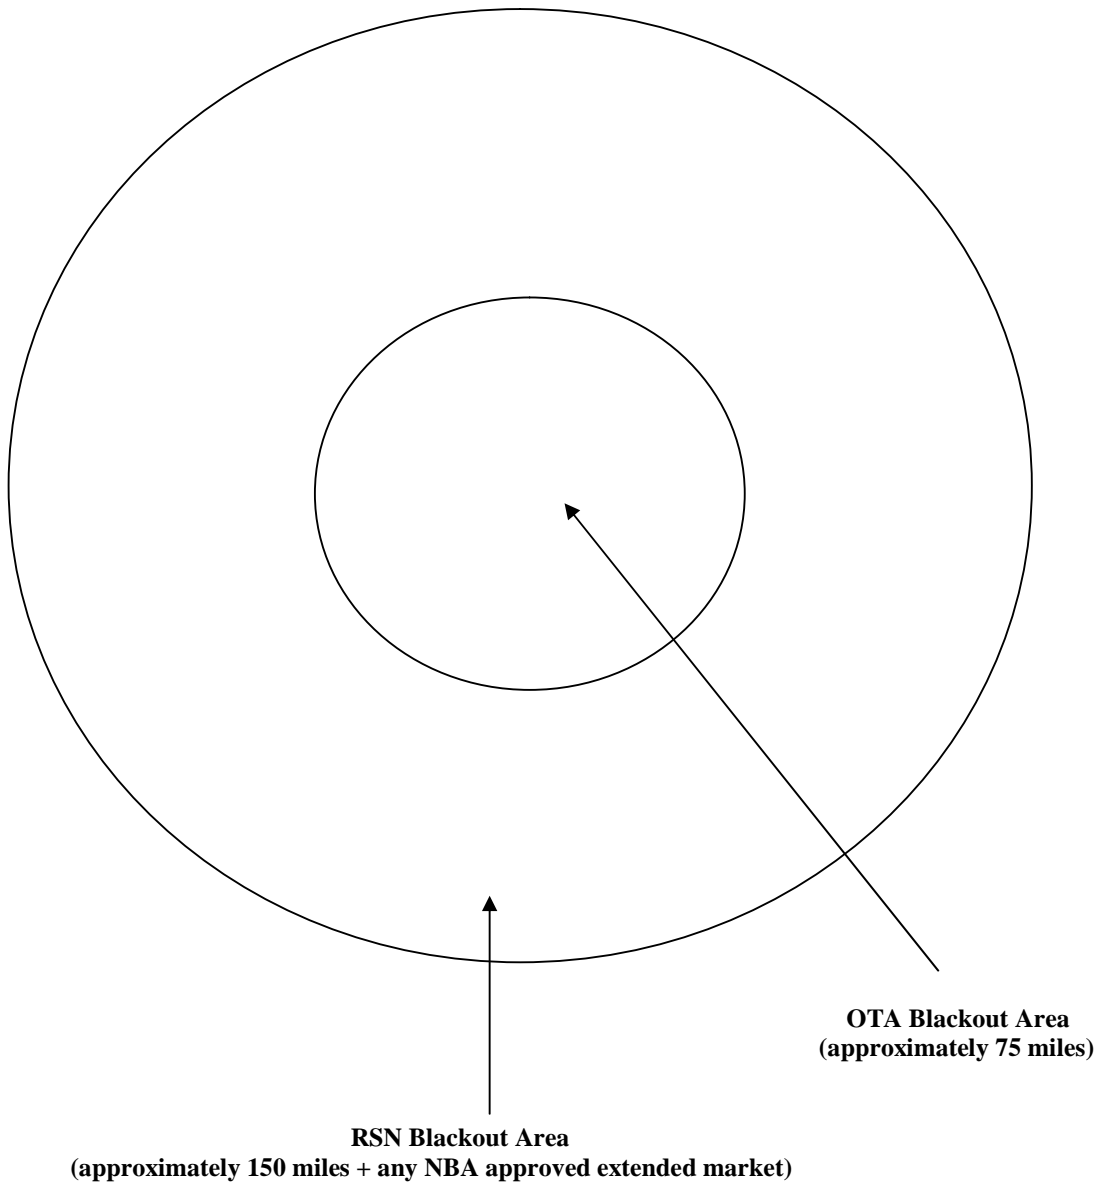

“None”

A system/headend in Savannah, GA has been determined NOT to fall within any “Team Region”, thus has been assigned “None” as their Team Region and blackout designation. This system will not be blacked out of any games offered via NBA LEAGUE PASS.

“_”

A dash (--) on the NBA LEAGUE PASS schedule indicates there are no blackouts required in that local team region for that particular game, because there is no local television coverage.

Game #	Date	Time (ET)	Visitor	Home	Notes	CH #	Feed	Away BO	Home BO
111	Tue, 10/31/00	19:30	Cleveland	New Jersey		NBA1	FSO	RSN	OTA
222	Tue, 10/31/00	19:30	Washington	Orlando		NBA2	CSN-W	RSN	--
333	Wed, 11/1/00	22:00	Denver	Seattle		NBA1	KONG	OTA	OTA
444	Th, 11/2/00	19:30	Atlanta	New York		NBA1	FSNY	--	RSN

Based on the above diagram, game #222 will only have an “RSN” blackout applied for the Washington Wizards Team Region. There will be NO blackouts for the Orlando Magic Team Region.

**NBA LEAGUE PASS
Blackout Diagram**