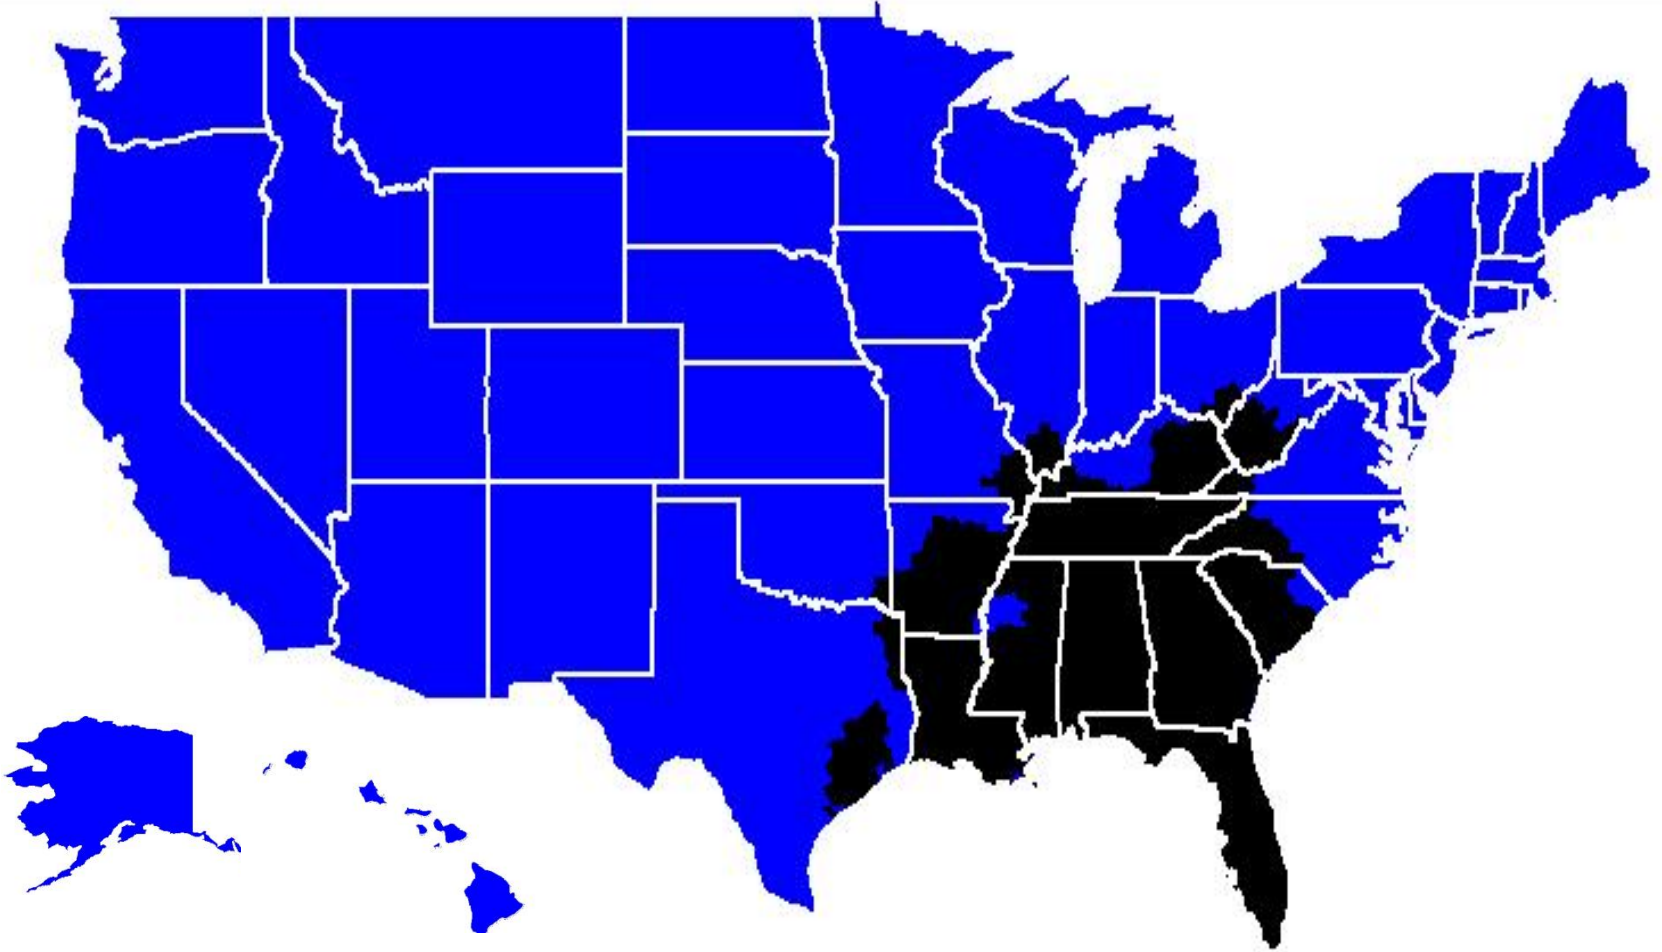

This game is available to subscribers in the “Blue” area.
Customers in the “Black” should see this game on local stations.

ESPN 3

Missouri @ Kansas State
10/8/2011 3:30 PM ET

ESPN
GAMEPLAN

This game is available to subscribers in the “Blue” area.
Customers in the “Black” should see this game on local stations.

ESPN 3

Ohio @ Buffalo
10/8/2011 3:30 PM ET

ESPN
GAMEPLAN

This game is available to subscribers in the “Blue” area.
Customers in the “Black” should see this game on local stations.

ESPN 3

Florida Atlantic @ North Texas
10/8/2011 7:30 PM ET

ESPN
GAMEPLAN

This game is available to subscribers in the “Blue” area.
Customers in the “Black” should see this game on local stations.