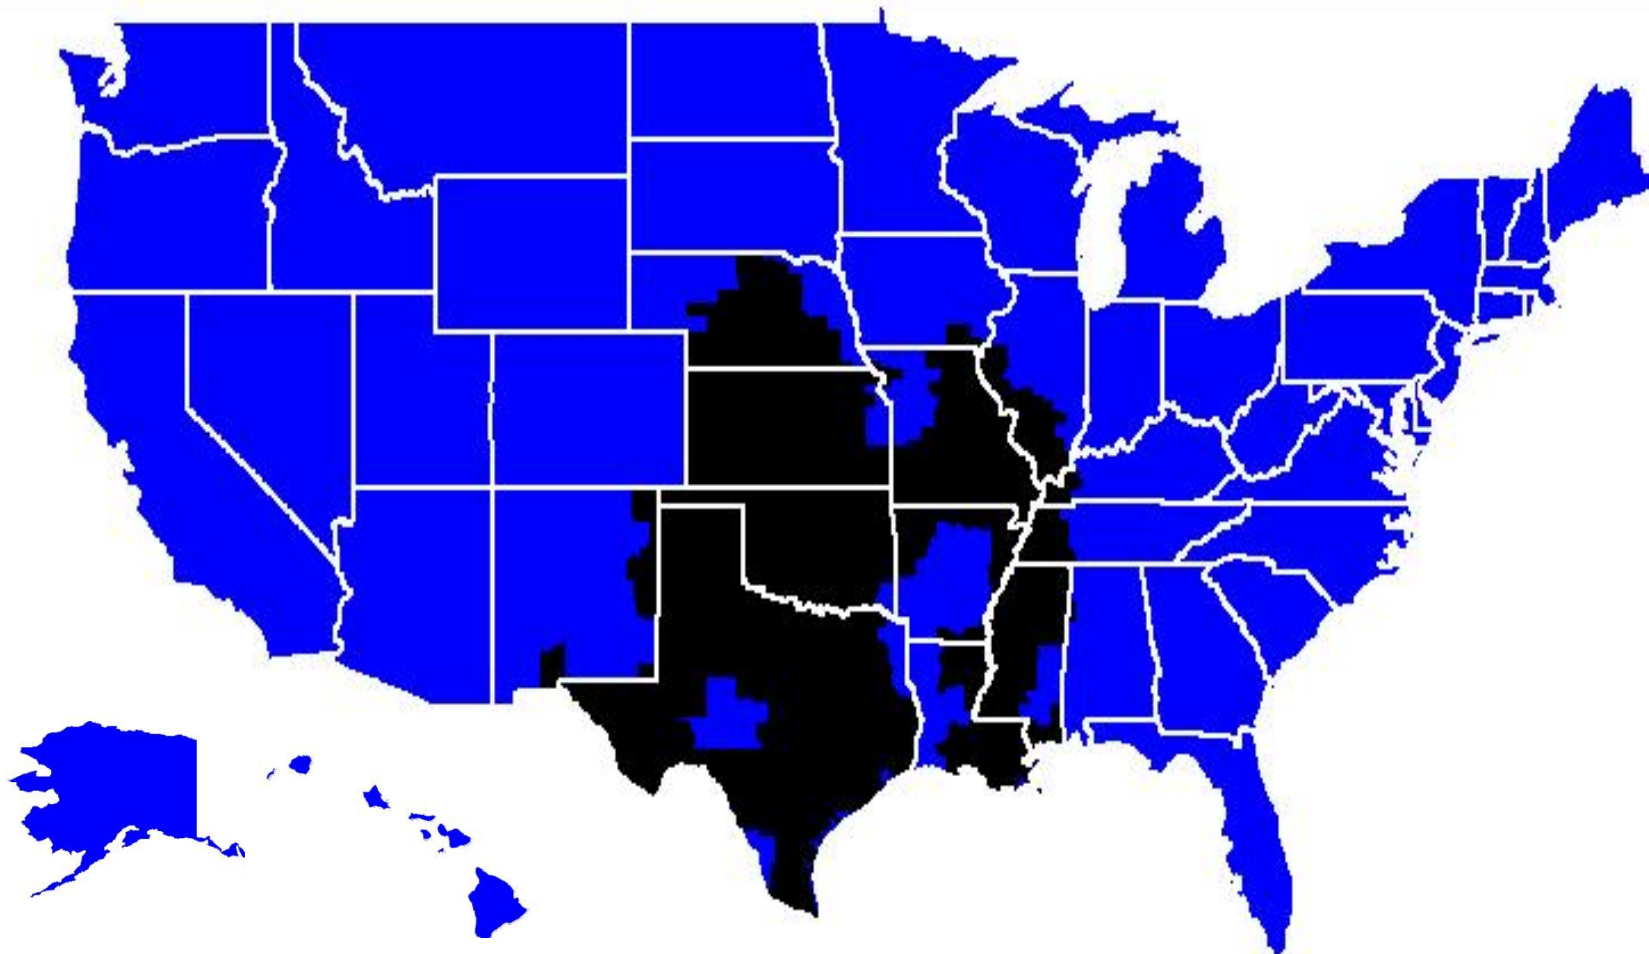

ESPN
GAMEPLAN

This game is available to subscribers in the “Blue” area.
Customers in the “Black” should see this game on local stations.

ESPN 3

Miami (FL) @ Virginia Tech
10/8/2011 3:30 PM ET

ESPN
GAMEPLAN

This game is available to subscribers in the “Blue” area.
Customers in the “Black” should see this game on local stations.

ESPN 3

Missouri @ Kansas State
10/8/2011 3:30 PM ET

ESPN
GAMEPLAN

This game is available to subscribers in the “Blue” area.
Customers in the “Black” should see this game on local stations.

ESPN 3

Ohio @ Buffalo
10/8/2011 3:30 PM ET

ESPN
GAMEPLAN

This game is available to subscribers in the “Blue” area.
Customers in the “Black” should see this game on local stations.

ESPN 3

Florida Atlantic @ North Texas
10/8/2011 7:30 PM ET

ESPN
GAMEPLAN

This game is available to subscribers in the “Blue” area.
Customers in the “Black” should see this game on local stations.